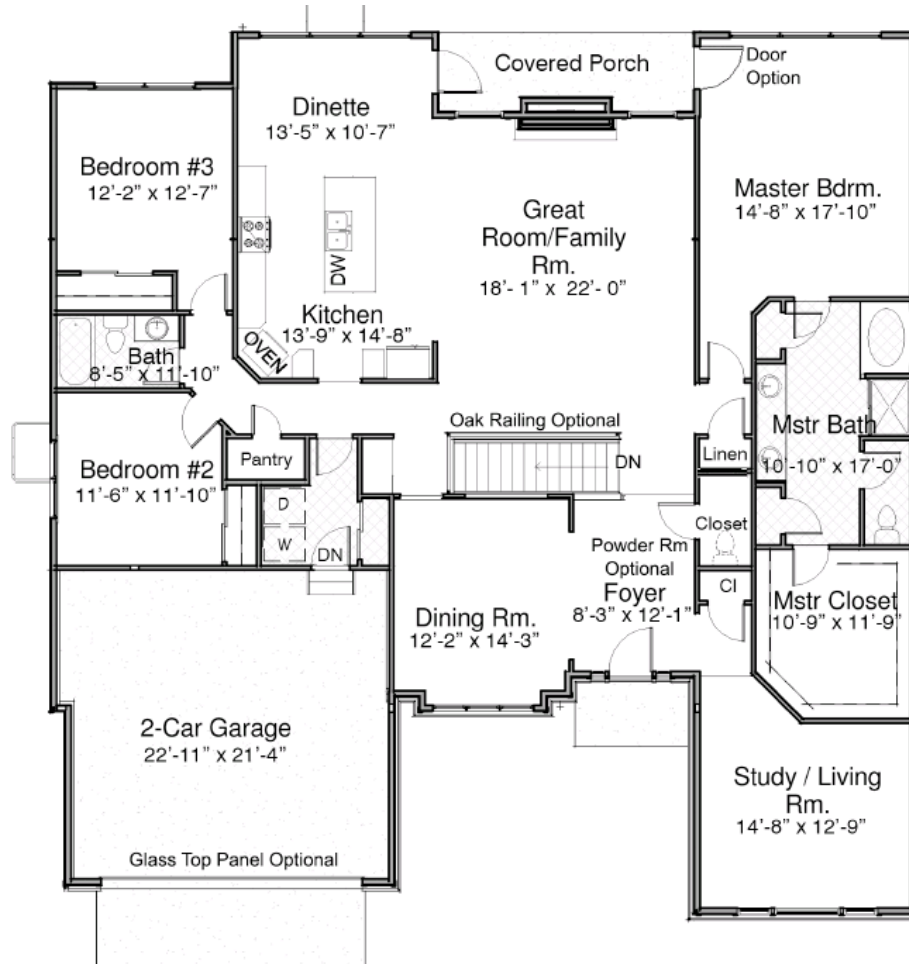

Evergreen III

Evergreen III – B – 2,620 sq. ft.

Due to our continuing efforts to improve our home plans and provide our customers with greater value, the plans, specifications and dimensions shown on this brochure may vary and are subject to change without notice. All customers should refer to their actual plans, specifications and contract for detailed and final information. This brochure is intended for informational purposes only. All square feet and room dimensions shown are approximate. 03-22-2017